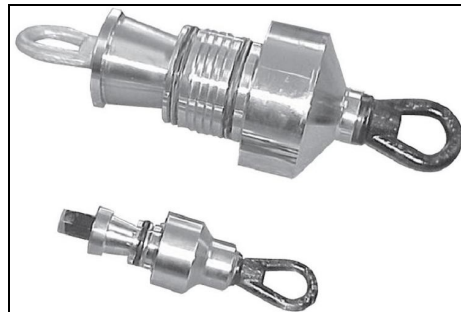

Check Out Our HDD Parts For Your Machine!

New Pricing for 2011

Drive Chucks To Fit
Vermeer & others
Starting at - \$210.00

2.75" Beacon Housing fits Vermeer & others
Starting at \$895.00

Starter Rods To Fit Vermeer and others
Starting at - \$205.00

Drive Collars to Fit Vermeer
and others
Starting at - \$68.00

Carrot Pullers—Screw in Type
Starting at - \$55.00

Expandable PVC Duct Pullers
Starting at - \$170.00

Paddle Bits To Fit Your
Vermeer & other Rigs Starting at - \$100.00